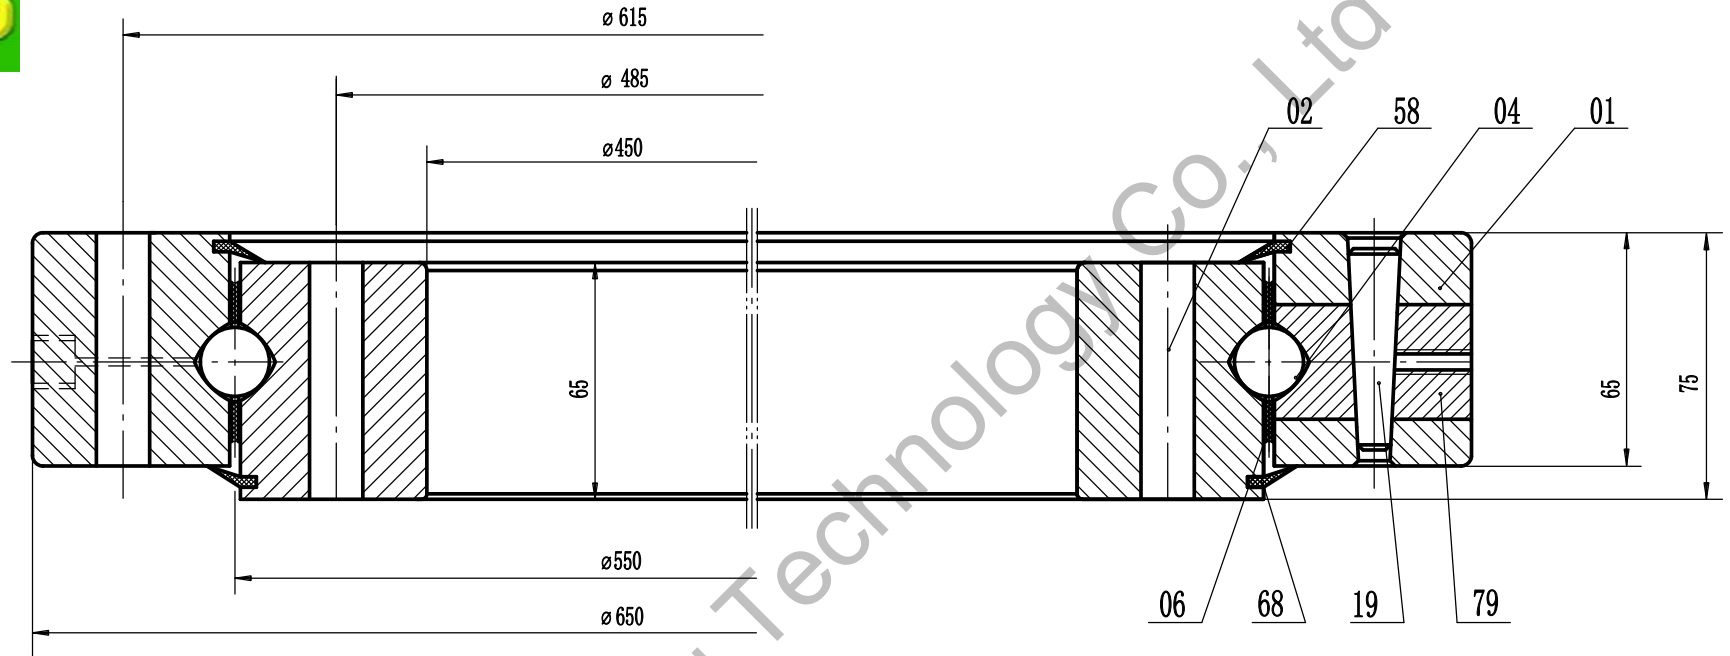

A-A

Remark:

1. Luoyang JCB Bearing Technology Co., Ltd is a technical Inc, specialize in designing and manufacturing slewing ring bearing, we can design and manufacture all kinds of slewing bearing according to client's requirement.
2. This drawing is reference for user, if you need formal drawing, please contact with us sales@jcb-bearing.com, the official drawing will be submitted after order confirmation.

Contact information

Company Address : No. 285, Fenghua road, Luoyang, Henan, China.

Postal code : 471000

Phone : 86-379-68611678 Fax : 86-379-68611679

E-mail: sales@jcb-bearing.com

Reserved E-mail: sales@slewing-ring-bearings.com

Website: www.jcb-bearing.com

www.slewing-ring-bearings.com

Four-point contact ball Slewing Ring Bearing	Add: No. 285, Fenghua road, Luoyang, Henan, China. Postal: 471000 Phone: +86-379-68611678 Fax: +86-379-68611679 E-mail: sales@jcb-bearing.com	
	Luoyang JCB Bearing Technology Co., Ltd	
060.30.0550.100.11.1504		